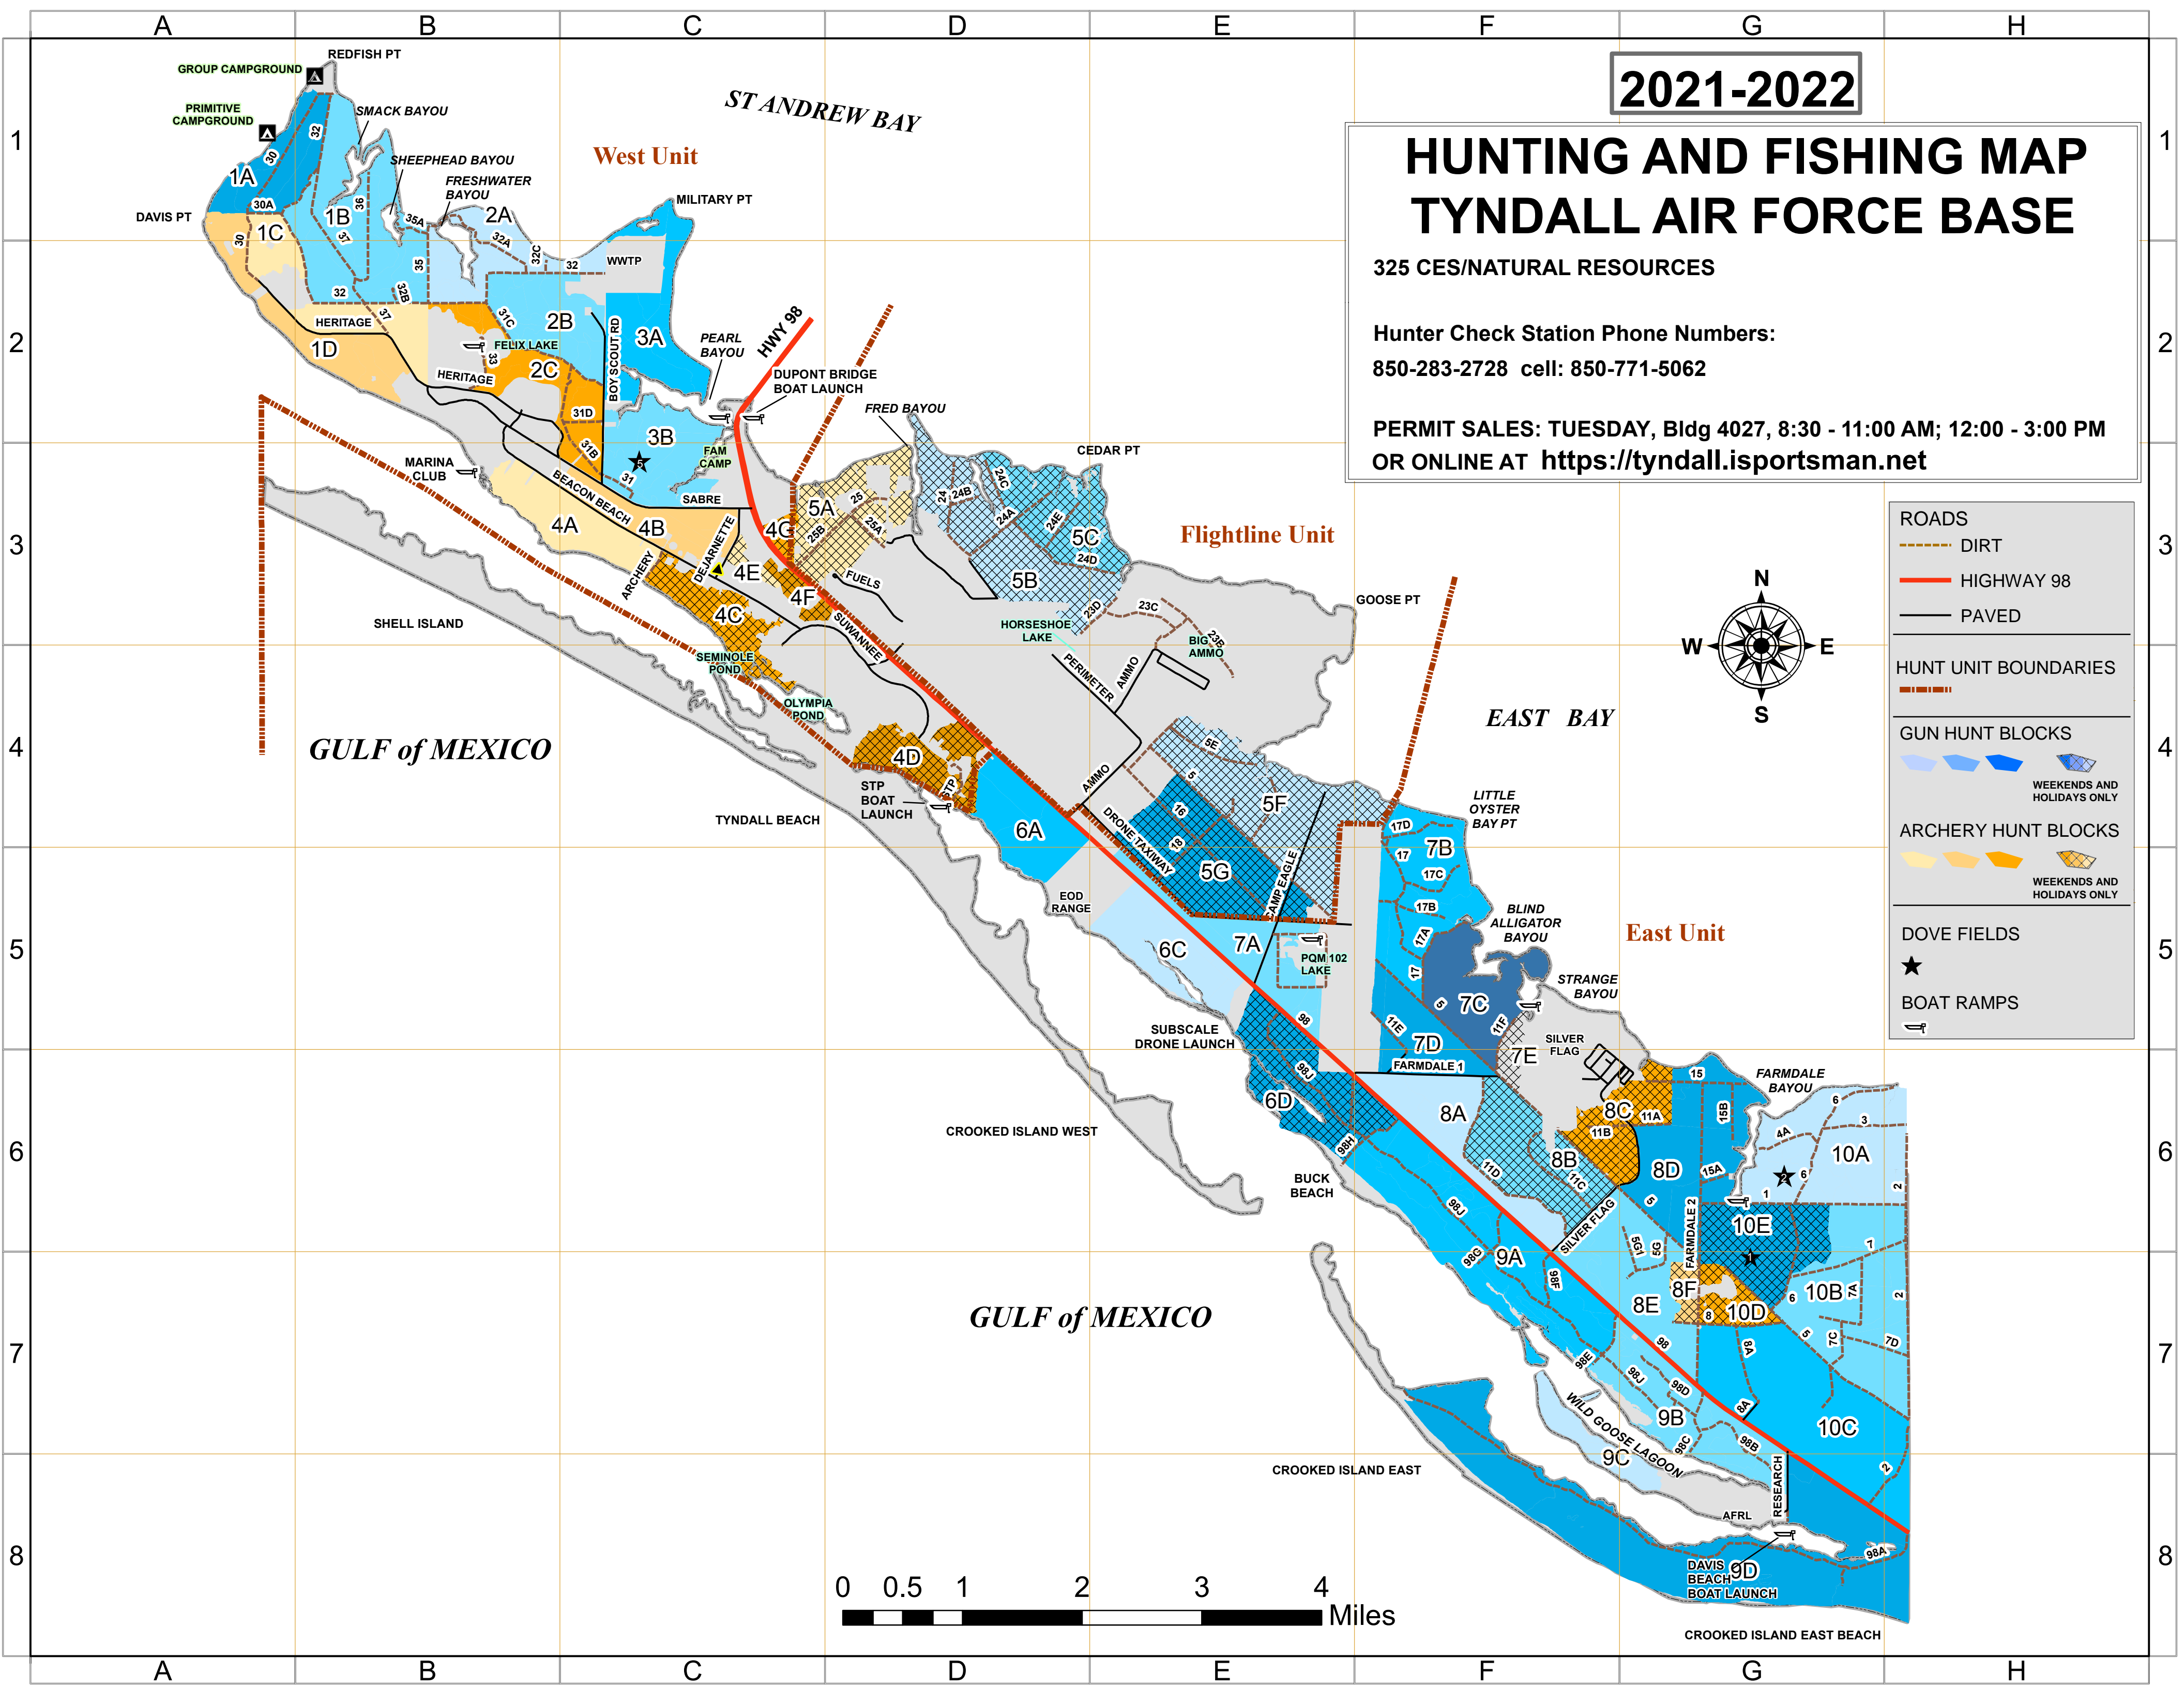

**ROADS**

- DIRT
- HIGHWAY 98
- PAVED

---

**HUNT UNIT BOUNDARIES**

--- (Dashed line)

---

**GUN HUNT BLOCKS**

- Blue shaded area: WEEKENDS AND HOLIDAYS ONLY

---

**ARCHERY HUNT BLOCKS**

- Yellow shaded area: WEEKENDS AND HOLIDAYS ONLY

---

**DOVE FIELDS**

- ★

---

**BOAT RAMPS**

- ↕

GULF of MEXICO

GULF of MEXICO

ST ANDREW BAY

EAST BAY

West Unit

Flightline Unit

East Unit

GROUP CAMPGROUND  
PRIMITIVE CAMPGROUND  
SMACK BAYOU  
SHEEPHEAD BAYOU  
FRESHWATER BAYOU  
DAVIS PT

REDFISH PT  
1A  
1B  
1C  
1D

2A  
2B  
2C  
2D

3A  
3B  
3C  
3D

4A  
4B  
4C  
4D

5A  
5B  
5C  
5D

6A  
6B  
6C  
6D