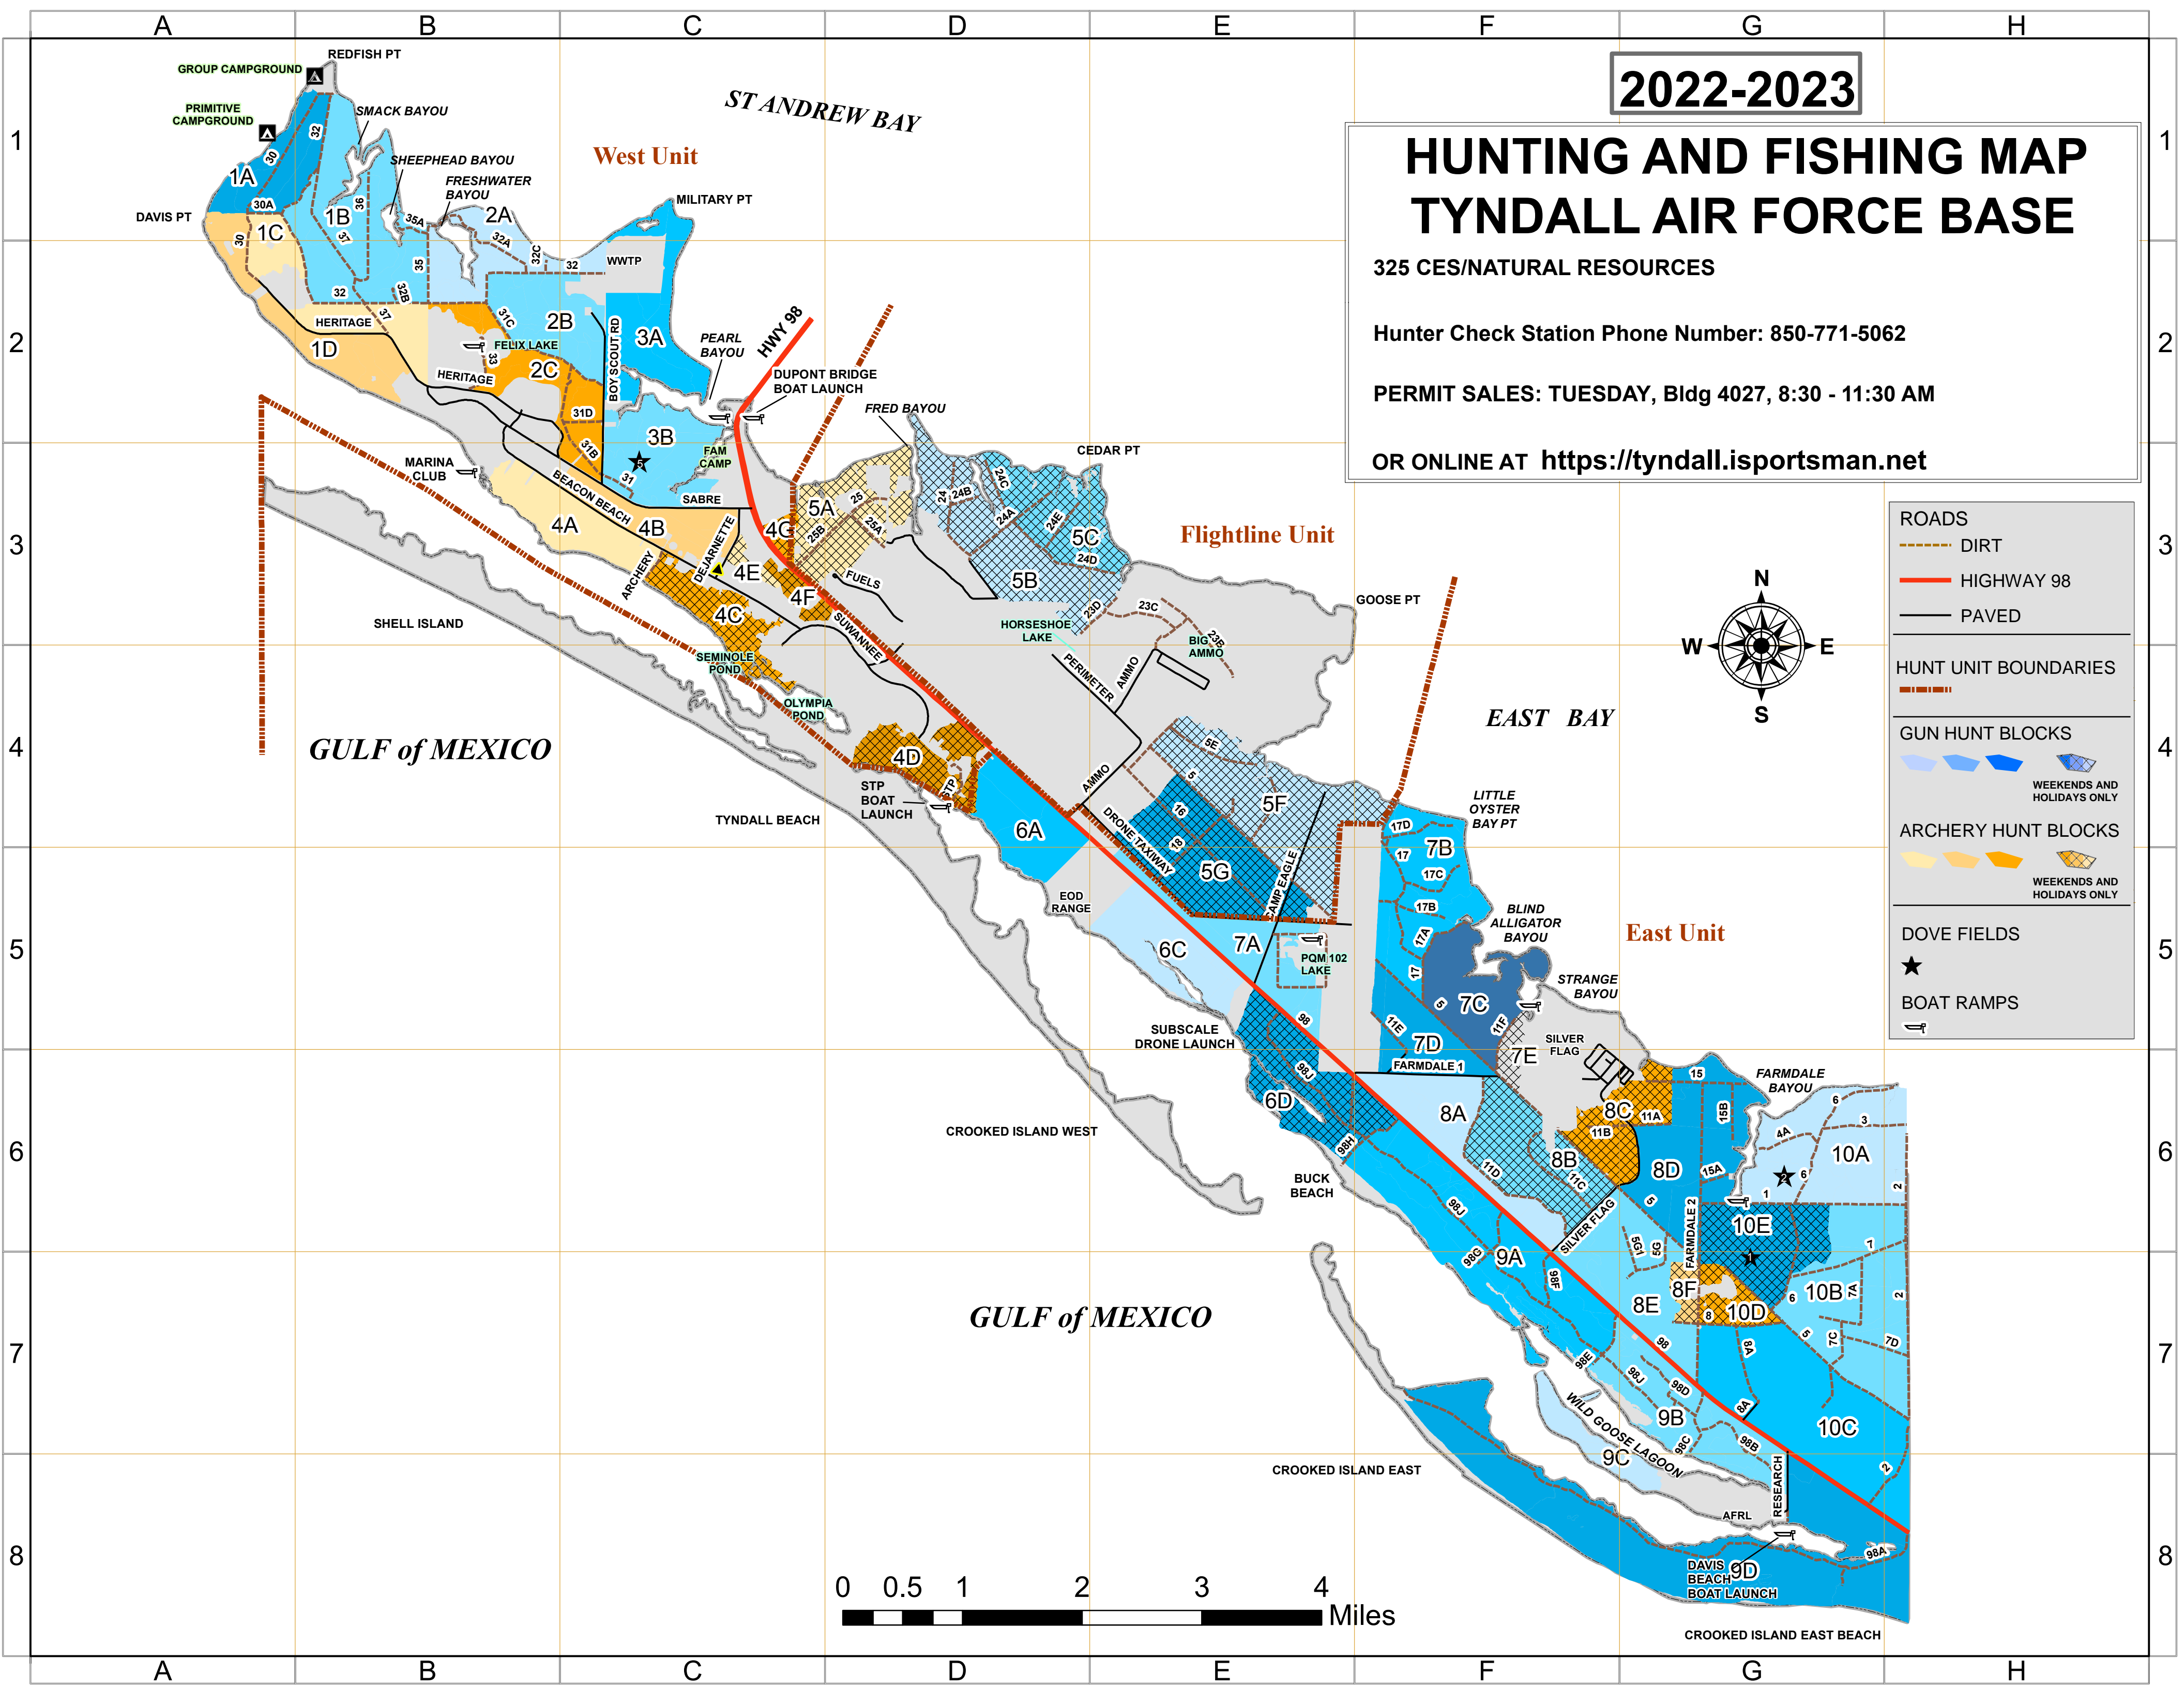

- ★

BOAT RAMPS

- ↕

GULF of MEXICO

GULF of MEXICO

ST ANDREW BAY

EAST BAY

West Unit

Flightline Unit

East Unit

GROUP CAMPGROUND
PRIMITIVE CAMPGROUND
DAVIS PT

REDFISH PT
SMACK BAYOU
SHEEPHEAD BAYOU
FRESHWATER BAYOU

MILITARY PT
WWTTP

PEARL BAYOU
DUPONT BRIDGE BOAT LAUNCH

FRED BAYOU

CEDAR PT

GOOSE PT

MARINA CLUB

FELIX LAKE

FAM CAMP

SABRE

HORSESHOE LAKE

BIG AMMO

SHELL ISLAND

SEMINOLE POND

OLYMPIA POND

PERIMETER AMMO

DRONE TAXIWAY

LITTLE OYSTER BAY PT

TYNDALL BEACH

STP BOAT LAUNCH

EOD RANGE